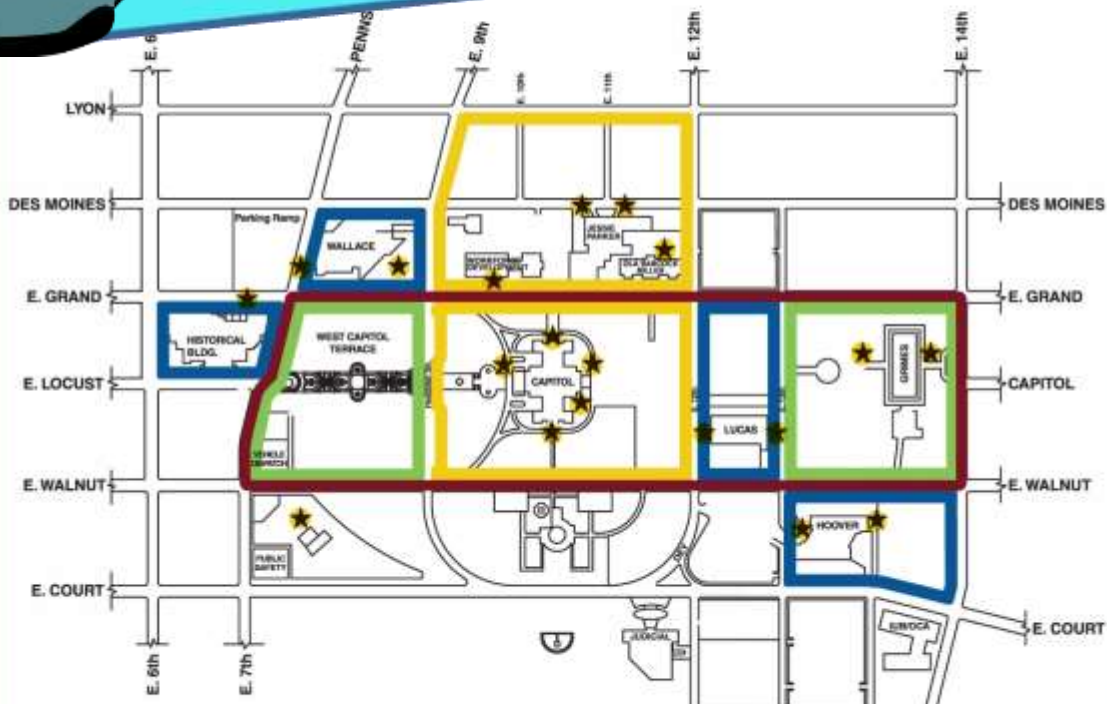

2019 Capitol Complex Walking Path Event Schedule

Monthly: **Every 3rd Tuesday, 11:30 a.m.-Noon**
 Enjoy fresh air and a brisk walk on the historic Capitol grounds!

2019 Capitol Complex Walking Path Event Schedule 3rd Tuesday of every month @11:30 a.m.-Noon

January 15	May 21	September 17
February 19	June 18	October 15
March 19	July 16	November 19
April 16	August 20	December 17

KEY	APPROXIMATE TIME	APPROXIMATE DISTANCE
	10 minutes	0.4 mi.
	12 minutes	0.6 mi.
	15 minutes	0.7 mi.
	30 minutes	1.4 mi.

WHERE: Meet your coworkers at the sign closest to your building (see ★ on map above) for a 30-minute walk along the red route or route of your choice.

For more information, visit WWW.DAS.IOWA.GOV.