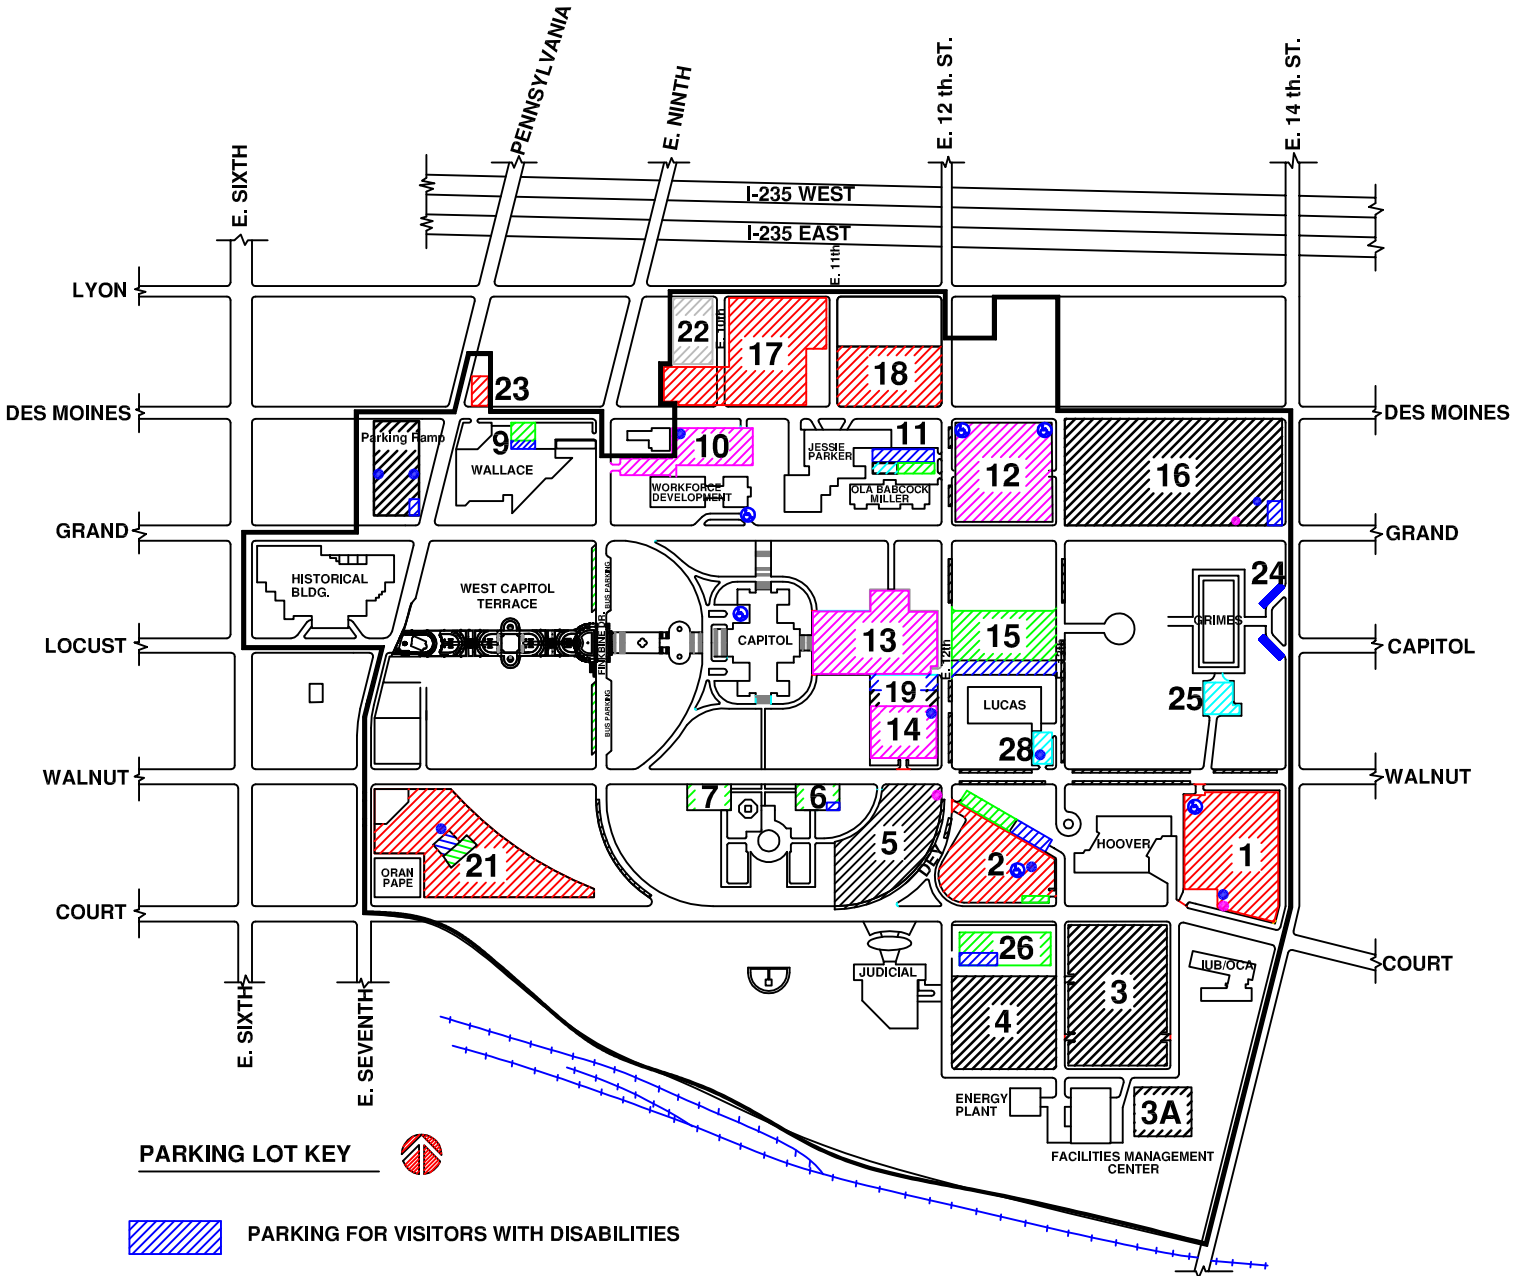

# IOWA CAPITOL COMPLEX

**PARKING LOT KEY**

-  PARKING FOR VISITORS WITH DISABILITIES
-  VISITOR PARKING
-  RESERVED / SERVICE PARKING
-  CONTRACTOR PARKING
-  EMPLOYEE ONLY
-  RESERVED EMPLOYEE
-  EMPLOYEE AND VISITOR PARKING
-  STREET PARKING (PLEASE OBSERVE POSTED HOURS FOR NO PARKING)

-  CARPOOL/RIDESHARE VEHICLE SPACES
-  MOTORCYCLE SPACES
-  PARKING FOR EMPLOYEES WITH DISABILITIES

ADDITIONAL ACCESSIBLE PARKING IS ALSO LOCATED IN EMPLOYEE AND VISITOR LOTS.  
 UPDATED SEPTEMBER 8, 2017